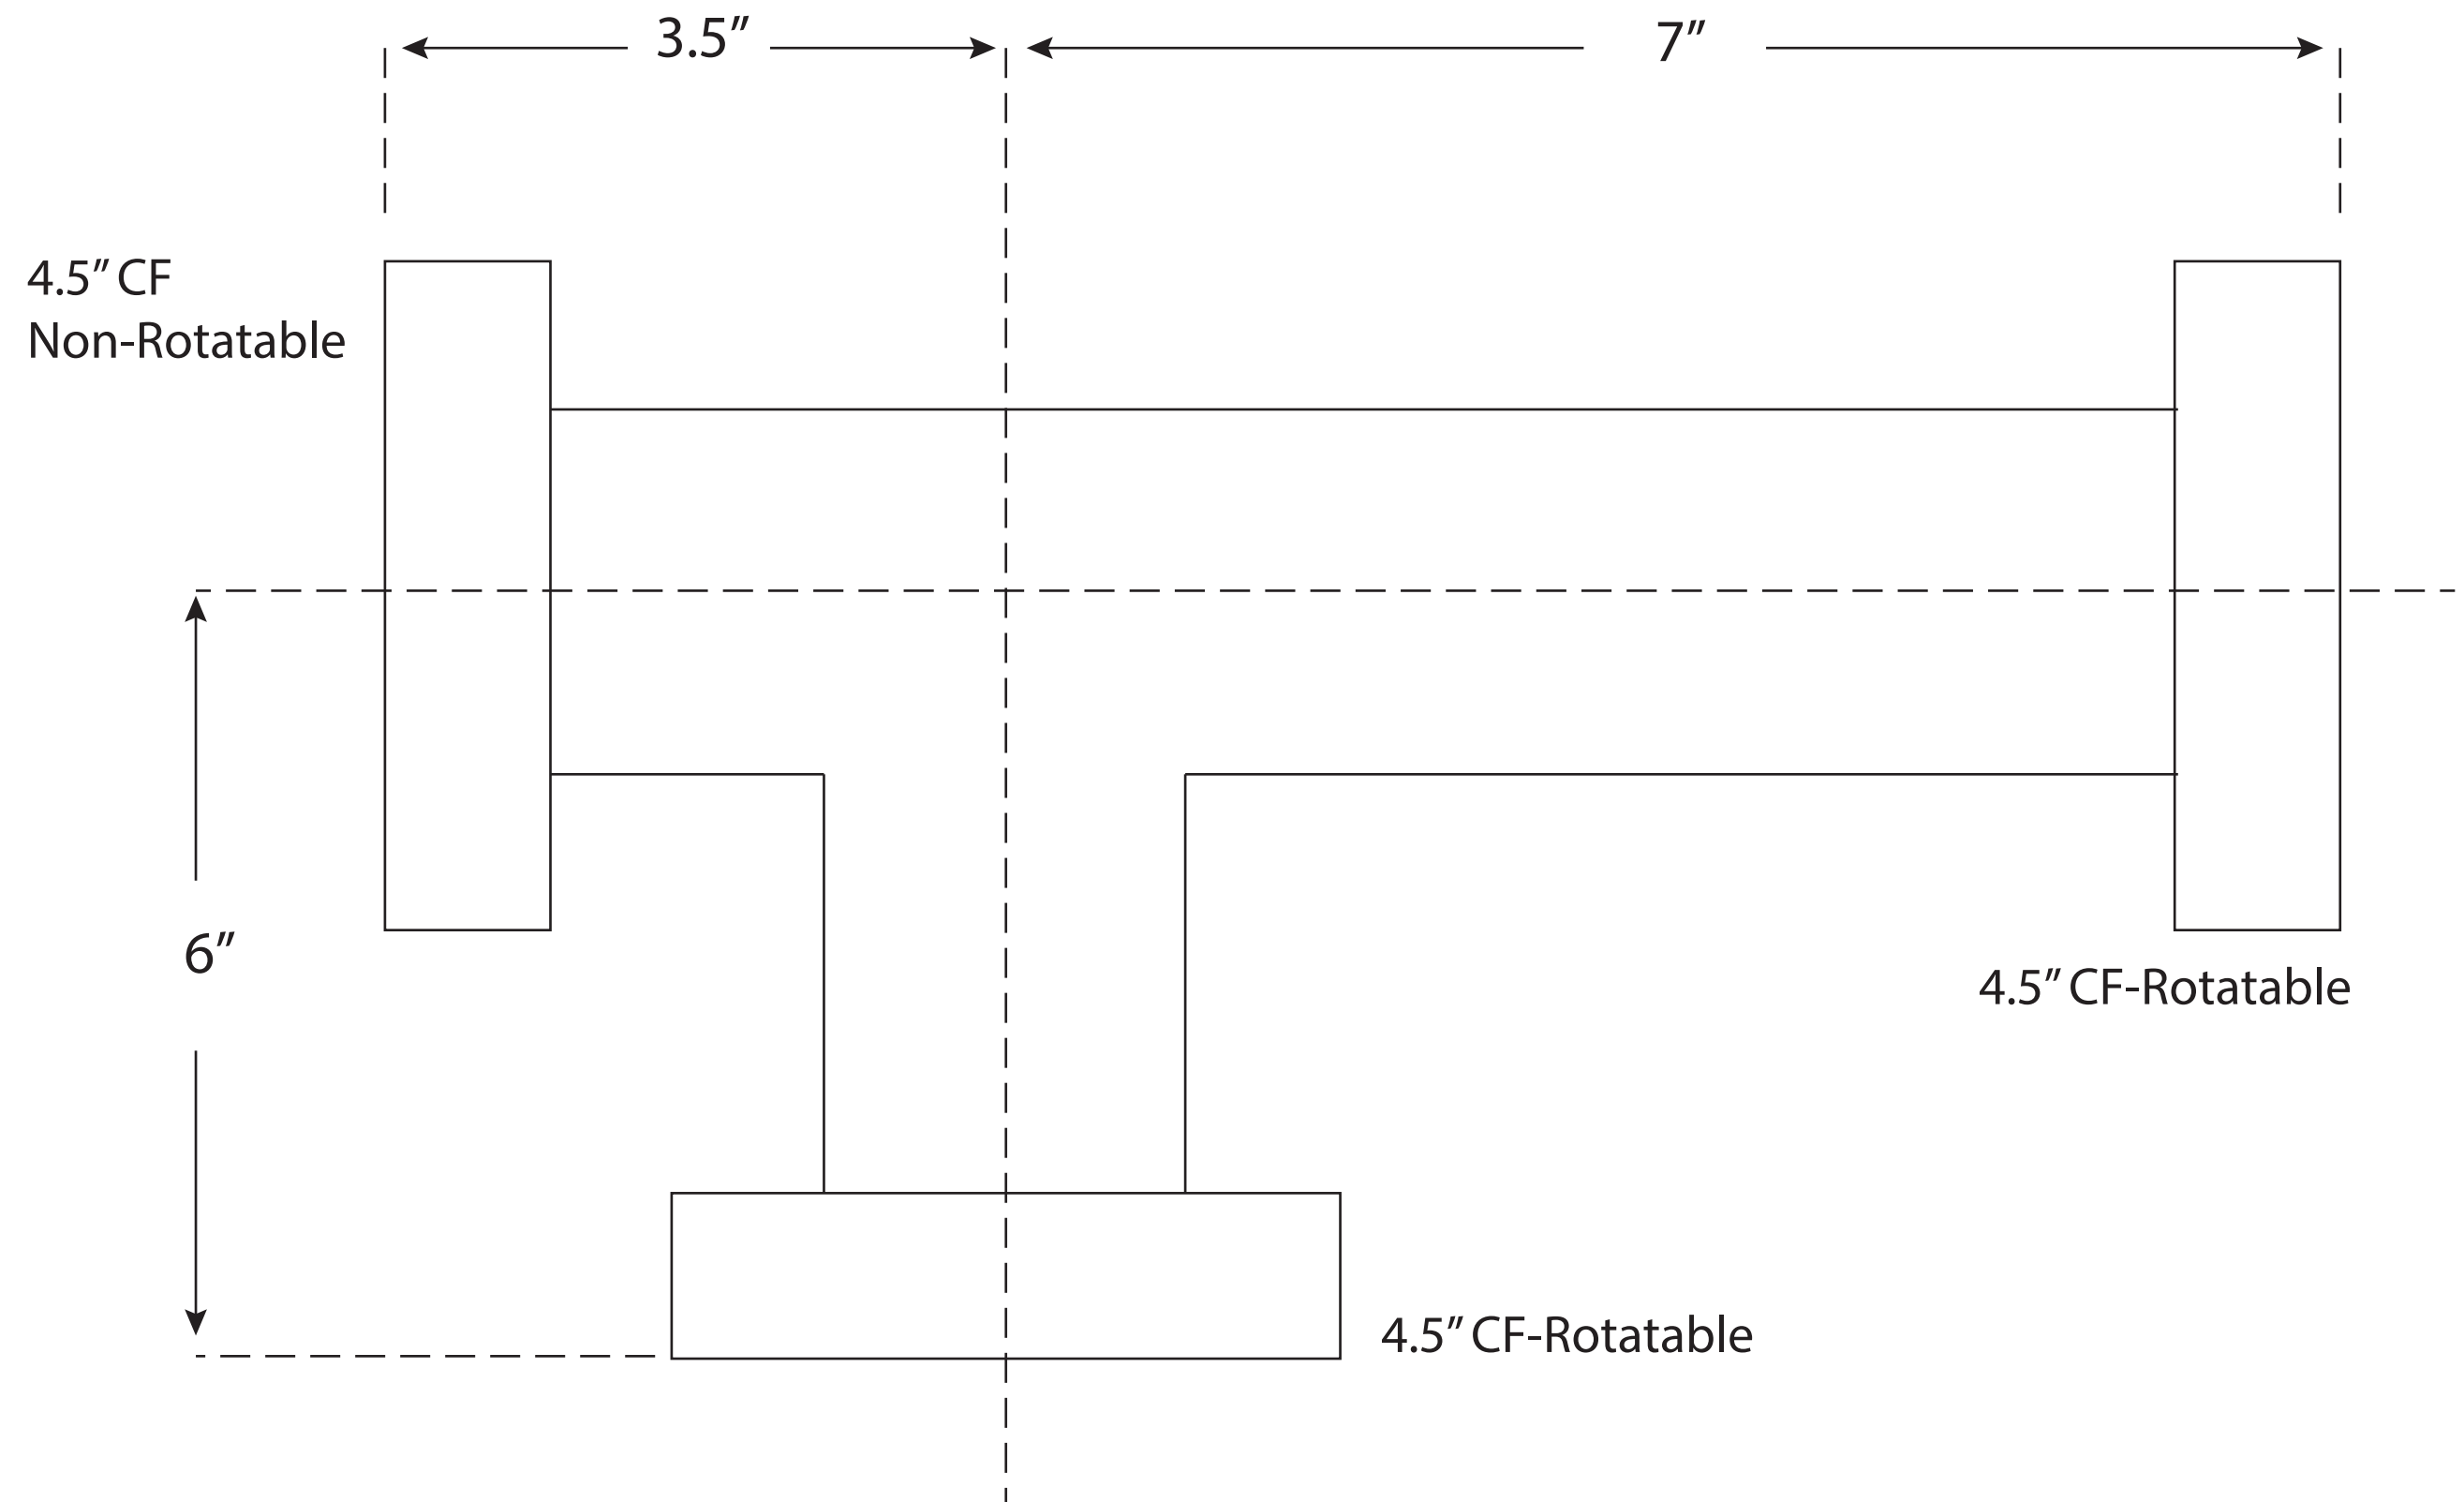

UHV Tee-1

All flanges are standard CF (UHV) with clear bolt holes. Tube OD is 2.5".